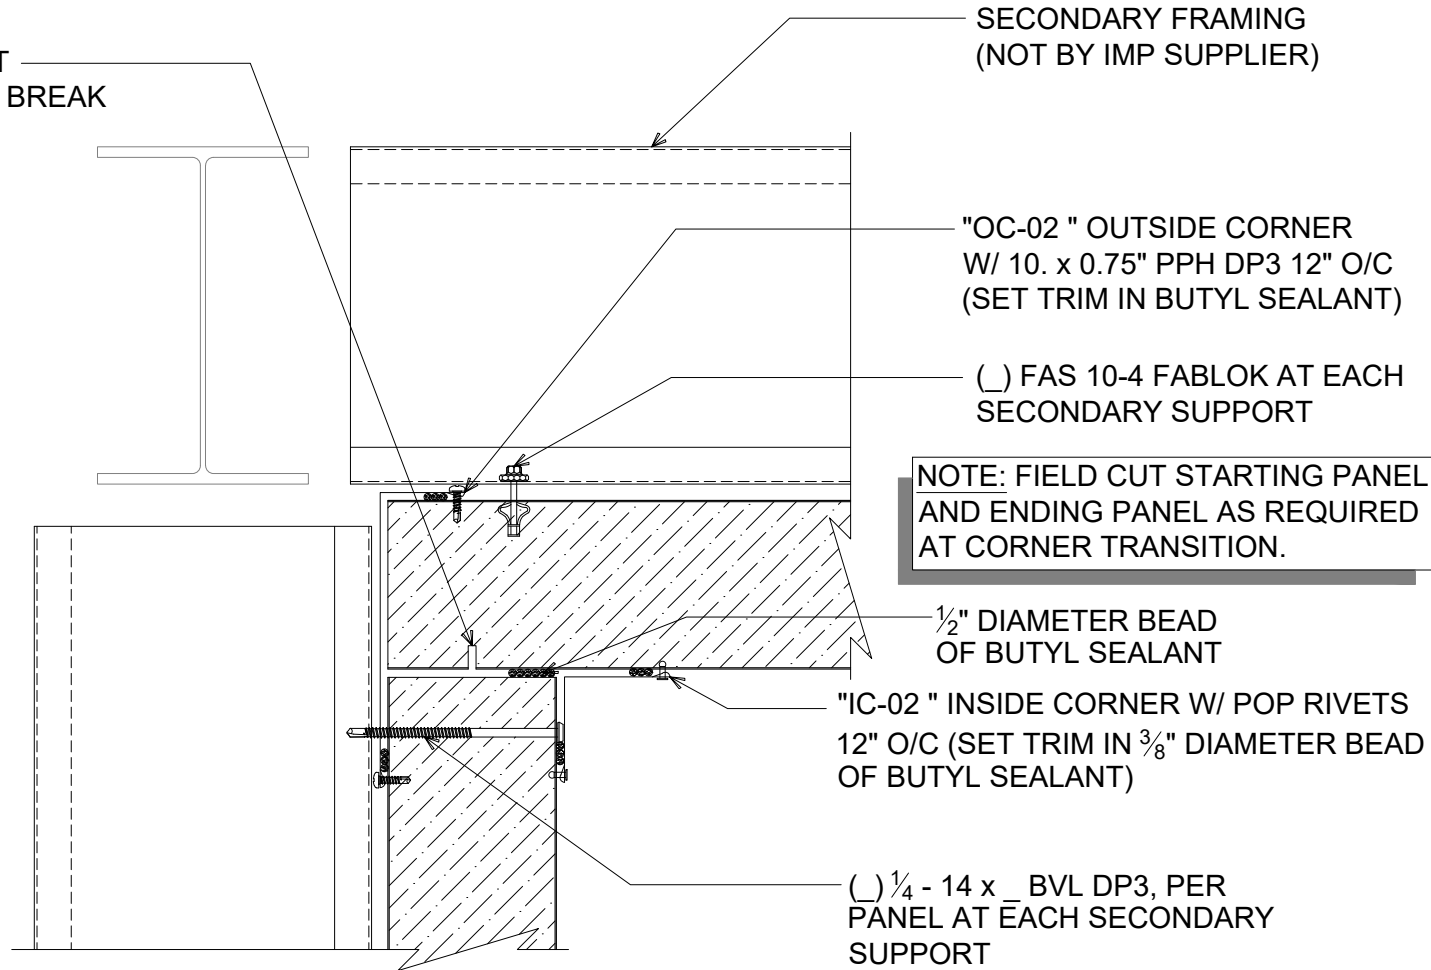

FIELD-CUT
THERMAL BREAK

CORNER TRANSITION - FLAT INSIDE

(PLAN VIEW)

CLICK HERE

DETAIL:

CORNER TRANSITION - FLAT INSIDE

929 ALDRIDGE ROAD
VACAVILLE, CA 95688
TEL: (707) 359-2280
FAX: (707) 359-2286
WWW.AWIPANELS.COM

AWIP
All Weather
Insulated Panels

APPLICATION:
VERTICAL WALL, COLD-STORAGE
AWIP DETAIL NUMBER:
AVW-ACS-CT-003

DATE:
11/18/24
DRAWN BY:
MMF

SHEET:
1 OF 1